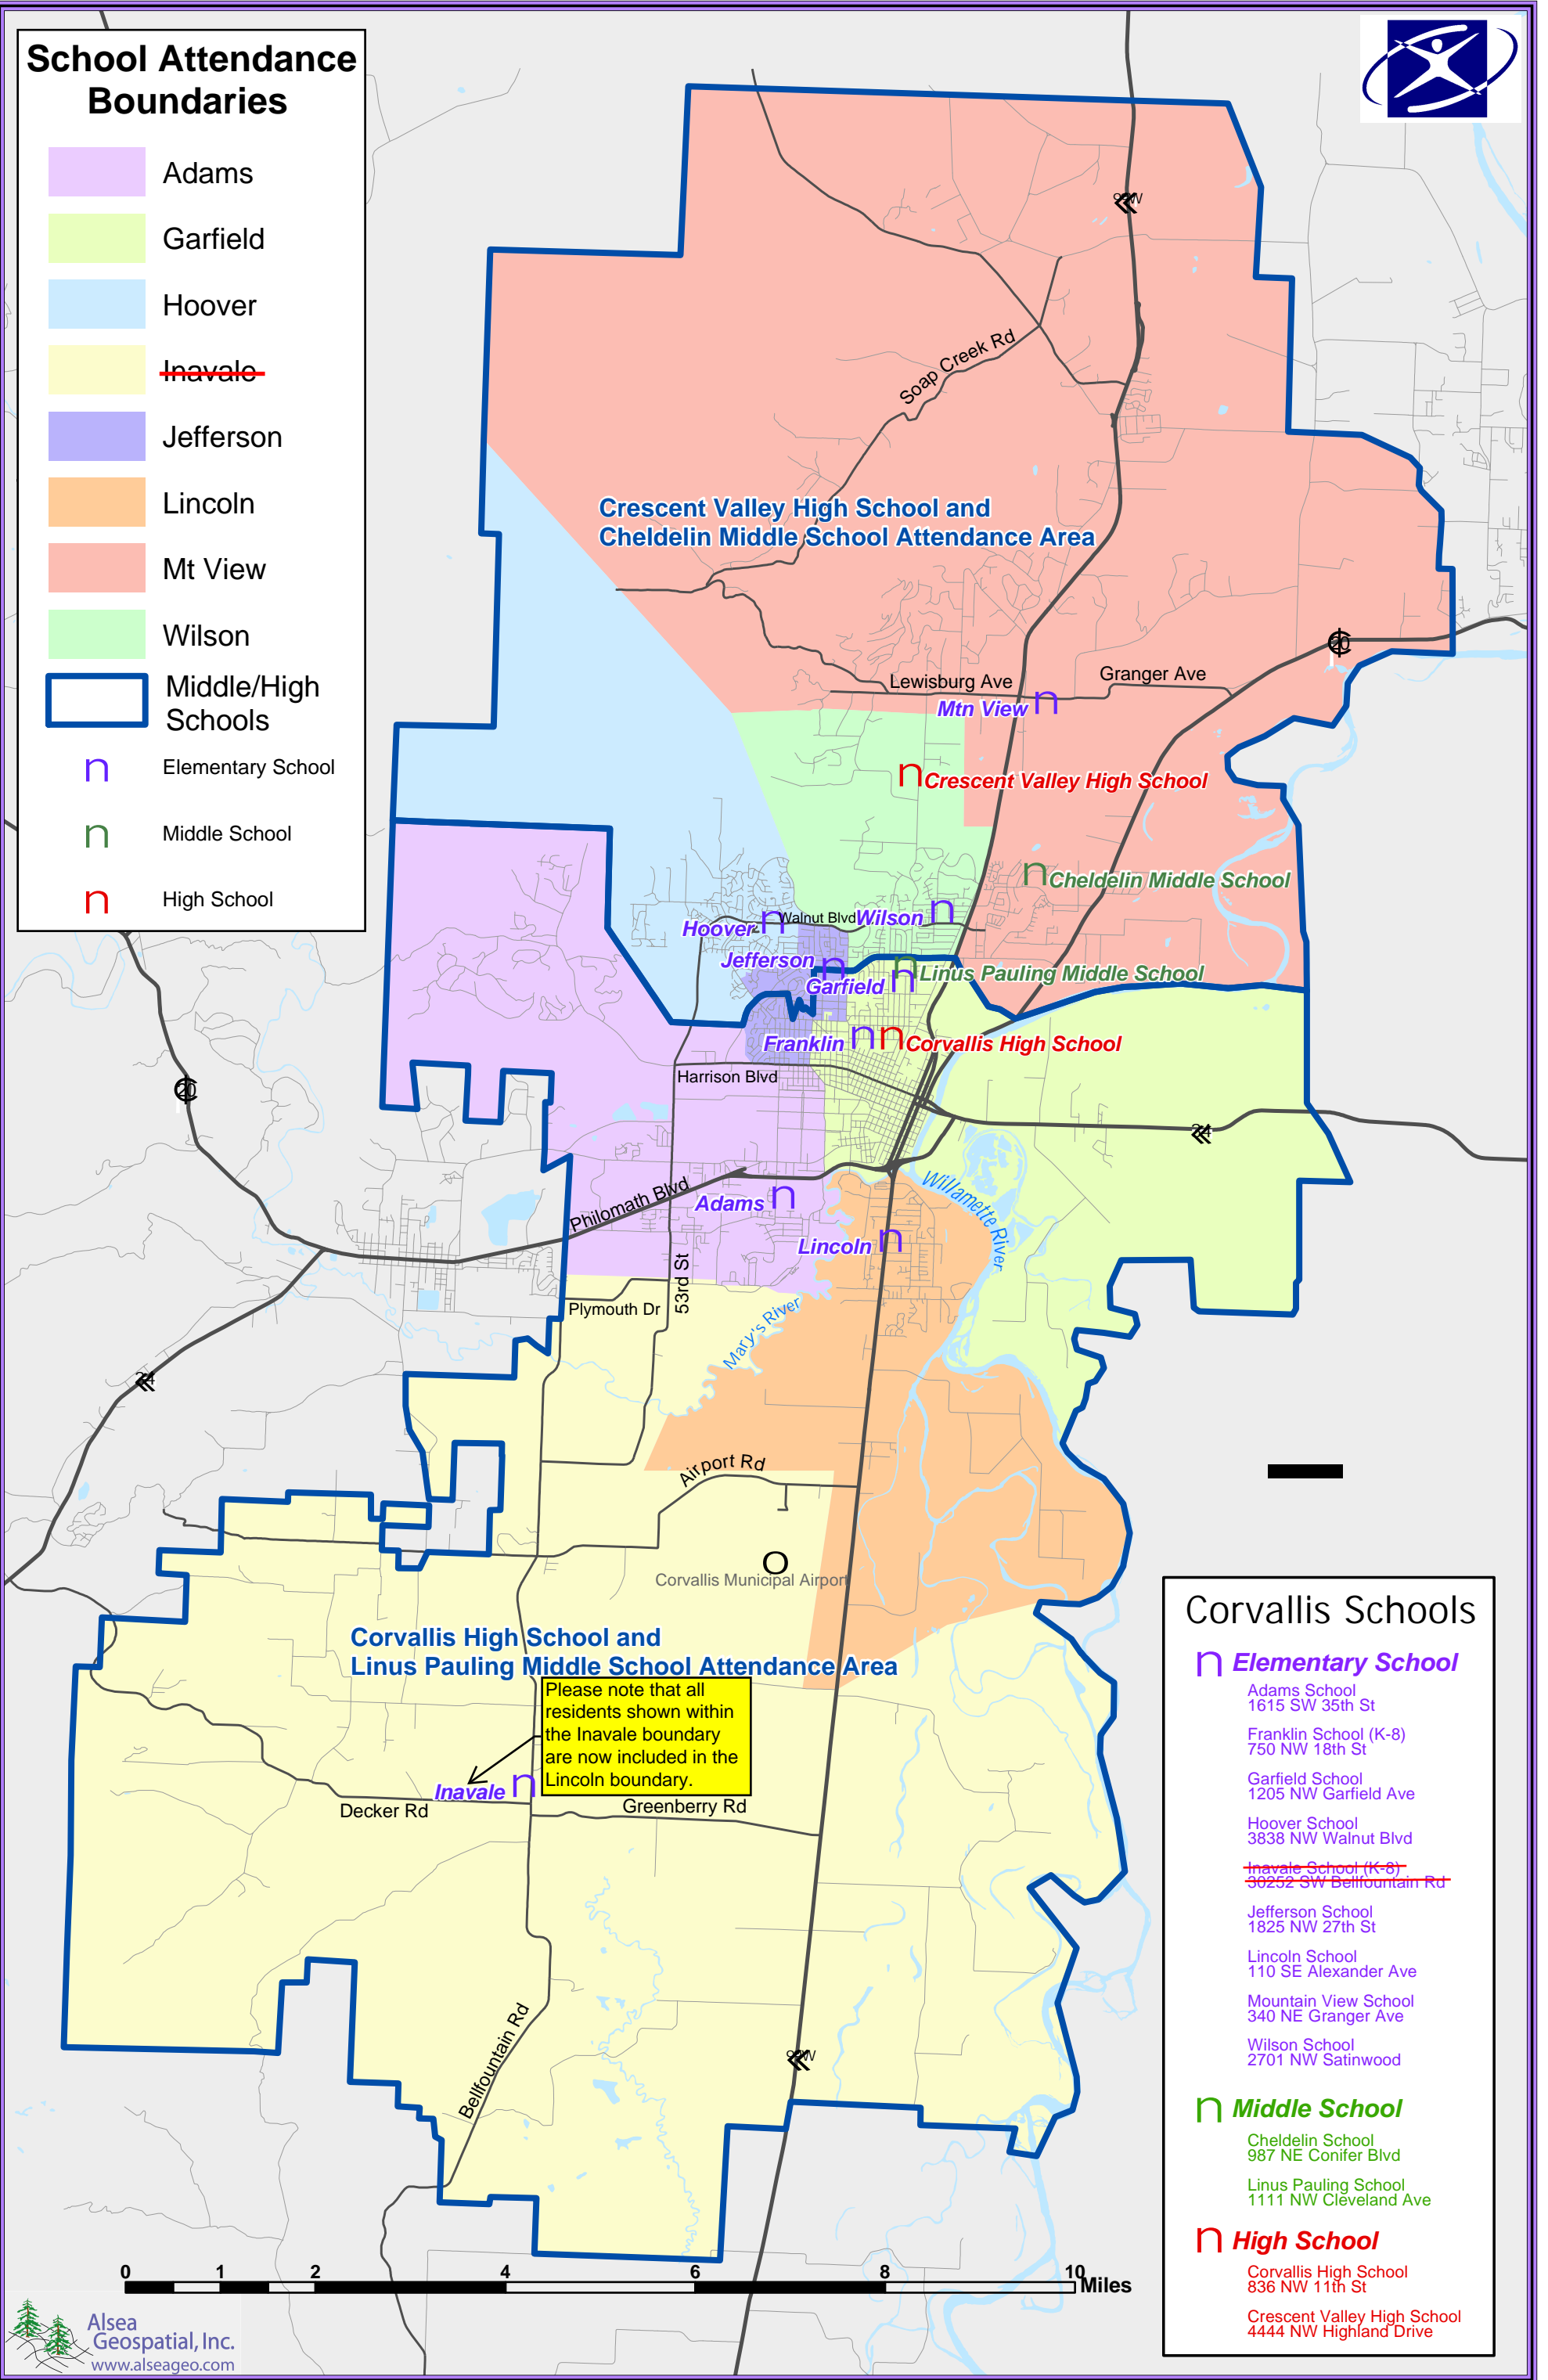

### School Attendance Boundaries

- Adams
- Garfield
- Hoover
- ~~Inavale~~
- Jefferson
- Lincoln
- Mt View
- Wilson
- Middle/High Schools
- n Elementary School
- n Middle School
- n High School

### Corvallis Schools

- n **Elementary School**
  - Adams School  
1615 SW 35th St
  - Franklin School (K-8)  
750 NW 18th St
  - Garfield School  
1205 NW Garfield Ave
  - Hoover School  
3838 NW Walnut Blvd
  - ~~Inavale School (K-8)  
30252 SW Bellfountain Rd~~
  - Jefferson School  
1825 NW 27th St
  - Lincoln School  
110 SE Alexander Ave
  - Mountain View School  
340 NE Granger Ave
  - Wilson School  
2701 NW Satinwood
- n **Middle School**
  - Cheldelin School  
987 NE Conifer Blvd
  - Linus Pauling School  
1111 NW Cleveland Ave
- n **High School**
  - Corvallis High School  
836 NW 11th St
  - Crescent Valley High School  
4444 NW Highland Drive